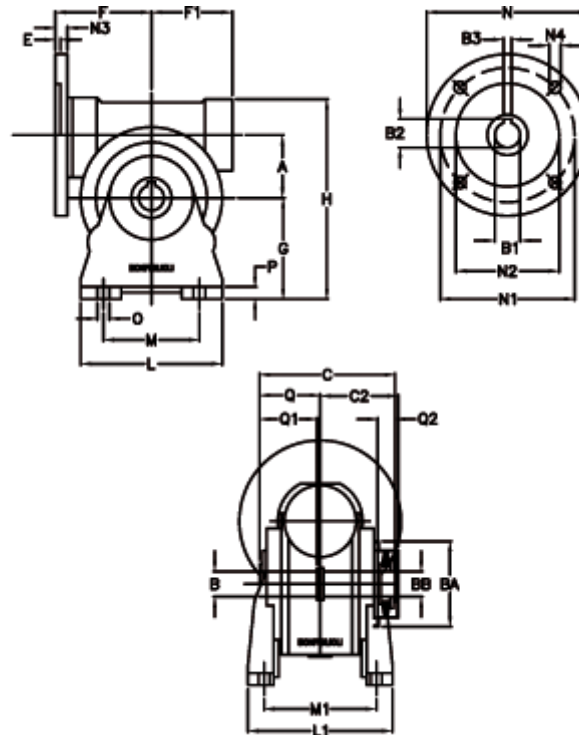

Article number: 390204400722316

Description: Worm Gear with Torque Limiter  
VF 44-L1-A-7-P63B14

## Measures

a = 44.60	C2 = 48	L1 = 98.0	O = 8.5
B = 18	Description = VF 44A-xx-63B14	m = 52	P = 10
B1 E7 = 11	E = 2.0	M1 = 81.0	Q = 32.0
B2 = 12.8	F = 65	N = 90	Q1 = 32
B3 H9 = 4	F1 = 54	N1 = 75	Q2 = 12
BA = 40	g = 72	N2 = 60	
BB H7 = 11	H = 143	N3 = 8.0	
C = 79	L = 90	N4 = 5,5	